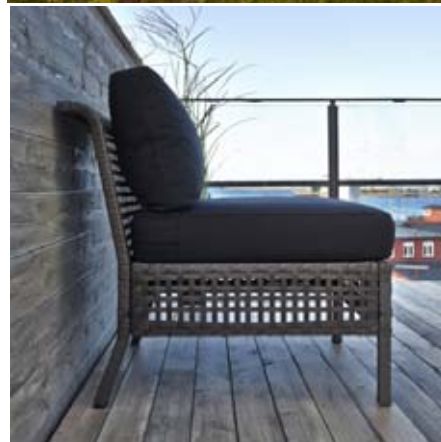

Dreaming of summer already? So are we. This February, when **outdoor news** hits IKEA stores, it's time to **stop dreaming and start planning**. No matter how long summer lasts for you or what kind of outdoor area you have, **make an outdoor space you love to live in**. This summer's outdoor IKEA news centres on **contemporary style, kid-friendliness and balcony heroes**.

CONTEMPORARY STYLE

- KUNGSHOLMEN modular low seating series in black-brown plastic rattan has a gently outward-curving backrest, angled back legs and a dense weave.
- VINDALSÖ dining series contrasts clean white against rich eucalyptus wood in chairs with armrests, an oval-shaped table and a garden cart.

KID-FRIENDLY

- MAMMUT children's furniture, an indoor favorite, is newly designed for outdoor use with added child-safe, UV protection to resist color fading and increase durability.

BALCONY HEROES

- ASKHOLMEN balcony table has a space-saving semi-circle shape.
- ASKHOLMEN plant stand uses corner space for vertical shelving.
- FLISÖ umbrella and BRAMSÖN umbrella base are half-sized to better fit smaller balconies.

There's even more hot news with BROKÖ fire basket and KLASSEN charcoal barbeque and cart.

Inside you'll find plenty of summer dream scenarios.

Get creative with the outdoor space you have to make it fit your dreams.